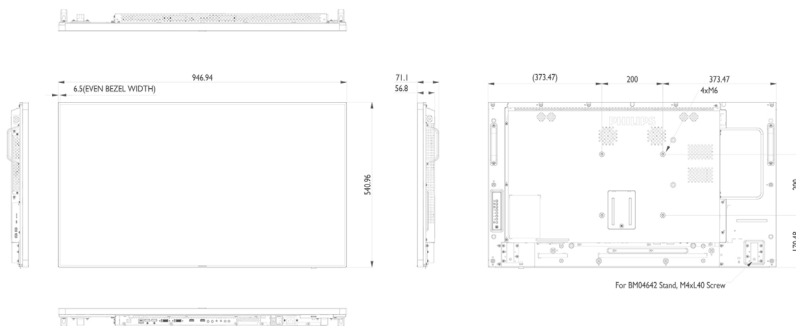

Power

- Standby power consumption: <0.4 W
- Mains power: 100 ~ 240 VAC, 50 ~ 60 Hz
- Consumption (Typical): 85 W
- Consumption (EPA 7.0): 71.08 W

Operating conditions

- Temperature range (operation): 0 ~ 40 °C
- Temperature range (storage): -20 ~ 60 °C
- Relative humidity: 20 ~ 80 %
- Altitude: 0 ~ 3000 m
- MTBF: 60,000 hour(s)

Sound

- Built-in speakers: 2 x 10W RMS

Accessories

- Included accessories: Remote Control, Batteries for remote control, Quick start guide, RS232 cable, AC Power Cord
- Optional accessories: ColourCalibrationKit (CCK4601), Table top stand

Multimedia Applications

- USB Playback Audio: AAC, AIF, AIFF, M4A, MP3, WAV, WMA, ASF, LPCM, M3U, MP4
- USB Playback Picture: BMP, GIF, JPEG, JPG, PDF
- USB Playback Video: M2TS, M4V, MK3D, MKV, MP4, MPEG, MPG, MTS, TS, TTS, VOB, WMV

Miscellaneous

- On-Screen Display Languages: English, French, German, Spanish, Polish, Turkish, Russian, Italian, Simplified Chinese, Traditional Chinese, Arabic, Japanese, Danish, Dutch, Finnish, Norwegian, Portuguese, Swedish
- Regulatory approvals: EnergyStar 7.0, CE, FCC, Class B, UL/cUL, CCC, C-Tick, RoHS, GOST, BSMI, CB, J-Moss, PSE, VCCI
- Warranty: 3 year warranty

Internal Player

- CPU: Octacore Cortex A53 1.5GHz
- GPU: PowerVR SGX6110
- Memory: 2GB DDR3
- Storage: 16GB EMMC

Issue date 2017-02-15

Version: 2.0.1

12 NC: 8670 001 41445
EAN: 87 12581 74212 6

© 2017 Koninklijke Philips N.V.
All Rights reserved.

Specifications are subject to change without notice.
Trademarks are the property of Koninklijke Philips N.V.
or their respective owners.

www.philips.com