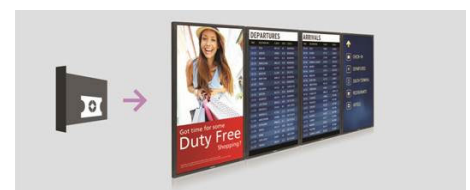

OPS Insert

Turn your display into an all-in-one digital signage solution and create a display network which is connected, intelligent and secure. Open Pluggable Specification (OPS) is an industry standard slot into which you can add an OPS-standardized media player. This cable free solution gives you the ability to install, use or maintain your hardware whenever you need.