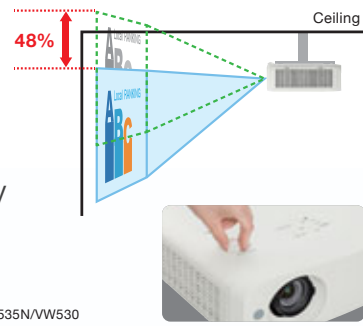

Vertical Lens Shift

Move Image Vertically without Distortion

Vertical: +48% from center of screen (manual)
NOTE: This illustration shows the lens shift of the PT-VW535N/VW530

Filter & Lamp Replacement Cycle
7,000 hrs.*¹

DIGITAL LINK
SINGLE CABLE SOLUTION
DIGITAL LINK^{*2}
HDMI x 2