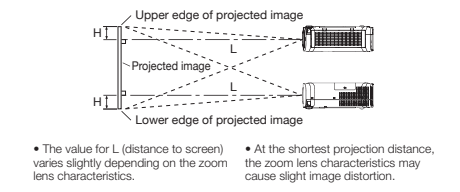

Optional accessories

ET-PKL100H Ceiling Mount Bracket for High Ceilings	ET-PKL100S Ceiling Mount Bracket for Low Ceilings	ET-LAV400 Replacement Lamp Unit	ET-UW100** Easy Wireless Stick
ET-PKV400B Bracket Assembly	ET-RFV400 Replacement Filter Unit	ET-YFB100G Digital Interface Box	
ET-SWA100 Series Early Warning Software