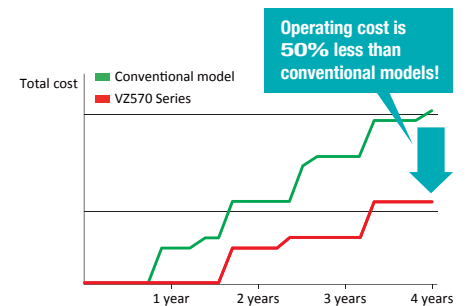

High Value Cost-Performance Ratio and Efficiency

Replace both lamp and filter at the same time with air filter life almost doubled to 7,000 hours.^{*1}

^{*1} With lamp power set to Eco. Usage environment affects the lamp and filter replacement cycle.
^{*2} DIGITAL LINK is featured on PT-VZ575N, VW535N, and VX605N only.
^{*3} In the less-than-5 kg category. As of June 2014. ^{*4} With lamp power set to Eco.