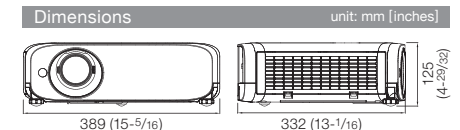

Optional accessories

ET-PKL100H Ceiling Mount Bracket for High Ceilings	ET-PKL100S Ceiling Mount Bracket for Low Ceilings	ET-LAV400 Replacement Lamp Unit	ET-UW100** Easy Wireless Stick
ET-PKV400B Bracket Assembly	ET-RFV400 Replacement Filter Unit	ET-YFB100G Digital Interface Box	
ET-SWA100 Series Early Warning Software