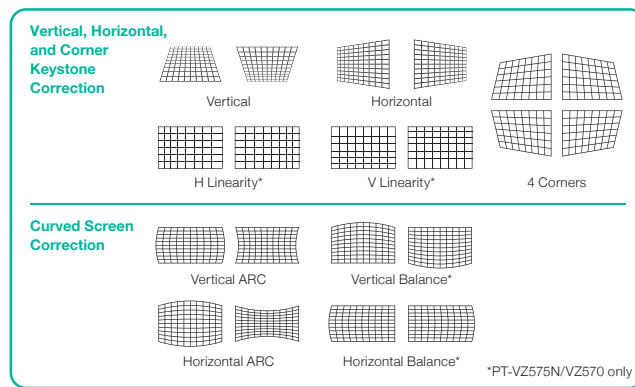

Horizontal, Vertical, and Corner Keystone Correction

Horizontal, vertical, and corner keystone correction adjusts the image shape to perfection when projecting off-axis or from an unusual angle. Should the vertical projection angle be altered during operation, Real-time Keystone Correction senses the change and makes any necessary corrections for optimal viewing.