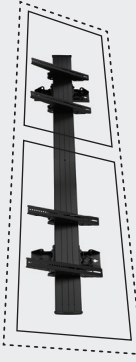

LWM2x1U - Landscape