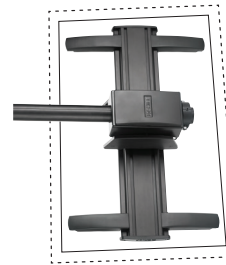

TILT

MSM1U - Micro Adjustable Standard

LSM1U - Micro Adjustable Standard

XSM1U - Micro Adjustable Standard

LTA1U - Standard

XTM1U - Micro Adjustable Standard

FIXED

ADD EXTENSION

Add extension to any micro-adjustable dual-wall plate Fusion Fixed or Tilt Wall Mount with the FCAV1U accessory.

CEILING

LCM2x2U - Landscape

LCM2x2UP - Portrait

LCM3x2U - Landscape

LCM3x2UP - Portrait

LCM3x3U - Landscape

LCM2x1U - Single Sided

LCM2x1UP - Single Sided

LCM3x1U - Single Sided

LCM3x1UP - Single Sided

LCB2x1U - Double Sided

LCB2x1UP - Double Sided

LCB3x1U - Double Sided

LCB3x1UP - Double Sided

MENU BOARD*

MCM1U - Single Sided

MCB1U - Double Sided

LCM1U - Single Sided

LCB1U - Double Sided

LCM1UP - Single Sided

LCB1UP - Double Sided

STANDARD