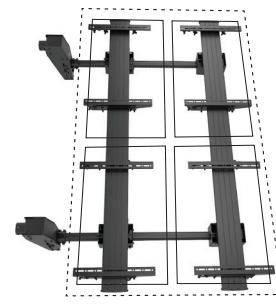

MENU BOARD*

STMS1U - Micro Adjustable Single-Stud

MTMS1U - Micro Adjustable Single-Stud

MTMS1U - Micro Adjustable Standard

MTMS1U - Micro Adjustable Standard

LTA1U - Standard

XTM1U - Micro Adjustable Standard

TILT

MSM1U - Micro Adjustable Standard

LSM1U - Micro Adjustable Standard

XSM1U - Micro Adjustable Standard

LTA1U - Standard

XTM1U - Micro Adjustable Standard

FIXED

ADD EXTENSION

Add extension to any micro-adjustable dual-wall plate Fusion Fixed or Tilt Wall Mount with the FCAV1U accessory.

CEILING

LCM2x2U - Landscape

LCM2x2UP - Portrait

LCM3x2U - Landscape

LCM3x2UP - Portrait

LCM3x3U - Landscape

LCM2x1U - Single Sided

LCM2x1UP - Single Sided

LCM3x1U - Single Sided

LCM3x1UP - Single Sided

LCB2x1U - Double Sided

LCB2x1UP - Double Sided

LCB3x1U - Double Sided

LCB3x1UP - Double Sided