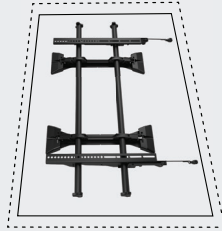

MENU BOARD*

STMS1U - Micro Adjustable Single-Stud

MTMS1U - Micro Adjustable Single-Stud

MTMS1U - Micro Adjustable Standard

MTMS1U - Micro Adjustable Standard

LTA1U - Standard

XTM1U - Micro Adjustable Standard

TILT

MSM1U - Micro Adjustable Standard

LSM1U - Micro Adjustable Standard

XSM1U - Micro Adjustable Standard

LTA1U - Standard

XTM1U - Micro Adjustable Standard

FIXED

ADD EXTENSION

Add extension to any micro-adjustable dual-wall plate Fusion Fixed or Tilt Wall Mount with the FCAV1U accessory.

CEILING

LCM2x2U - Landscape

LCM2x2UP - Portrait

LCM3x2U - Landscape

LCM3x2UP - Portrait

LCM3x3U - Landscape