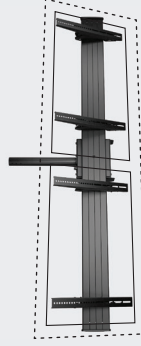

TILT

MSM1U - Micro Adjustable Standard

LSM1U - Micro Adjustable Standard

XSM1U - Micro Adjustable Standard

LTA1U - Standard

XTM1U - Micro Adjustable Standard

FIXED

ADD EXTENSION

Add extension to any micro-adjustable dual-wall plate Fusion Fixed or Tilt Wall Mount with the FCAV1U accessory.

CEILING

LCM2x2U - Landscape

LCM2x2UP - Portrait

LCM3x2U - Landscape

LCM3x2UP - Portrait

LCM3x3U - Landscape

LCM2x1U - Single Sided

LCM2x1UP - Single Sided

LCM3x1U - Single Sided

LCM3x1UP - Single Sided

LCB2x1U - Double Sided

LCB2x1UP - Double Sided

LCB3x1U - Double Sided

LCB3x1UP - Double Sided