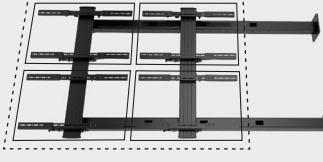

MENU BOARD*

MCM1U - Single Sided

MCB1U - Double Sided

LCM1U - Single Sided

LCB1U - Double Sided

LCM1UP - Single Sided

LCB1UP - Double Sided

STANDARD

XCM1U - Single Sided
XCM7000 - Single Sided, Dual-Pole

MCM1x2U - Double Sided

LCM1x2U - Single Sided

LCB1x2U - Double Sided

LCM3U - Triple Multi-Directional

LCM4U - Quad Multi-Directional

FREESTANDING

XBMT1U - Bolt-Down

XBMT1UP - Bolt-Down

LBM1x2U - Bolt-Down

LBM1x2UP - Bolt-Down

LVM2x2U - Cart
LBM2x2UP - Bolt-Down

LVM2x2UP - Cart
LBM2x2UP - Bolt-Down

VIDEO WALL*

LVM3x1UP - Cart
LBM3x1UP - Bolt-Down

LBM1x3U - Bolt-Down

LVM3x2U - Cart
LBM3x2U - Bolt-Down

LVM3x2UP - Cart
LBM3x2UP - Bolt-Down

LVM3x3U - Cart
LBM3x3U - Bolt-Down

CARTS/STANDS

MPAU - Mobile Cart
MFAU - Floor Stand

XVAU - Video Conferencing Cart

LPAU - Mobile Cart
LFAU - Floor Stand