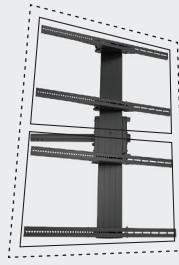

Add extension to any micro-adjustable dual-wall plate Fusion Fixed or Tilt Wall Mount with the FCAV1U accessory.

CEILING

LCM2x2U - Landscape

LCM2x2UP - Portrait

LCM3x2U - Landscape

LCM3x2UP - Portrait

LCM3x3U - Landscape

LCM2x1U - Single Sided

LCM2x1UP - Single Sided

LCM3x1U - Single Sided

LCM3x1UP - Single Sided

LCB2x1U - Double Sided

LCB2x1UP - Double Sided

LCB3x1U - Double Sided

LCB3x1UP - Double Sided

MENU BOARD*

MCM1U - Single Sided

MCB1U - Double Sided

LCM1U - Single Sided

LCB1U - Double Sided

LCM1UP - Single Sided

LCB1UP - Double Sided

STANDARD