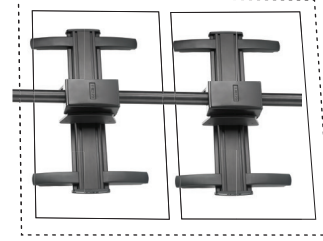

Add extension to any micro-adjustable dual-wall plate Fusion Fixed or Tilt Wall Mount with the FCAV1U accessory.

CEILING

LCM2x2U - Landscape

LCM2x2UP - Portrait

LCM3x2U - Landscape

LCM3x2UP - Portrait

LCM3x3U - Landscape

LCM2x1U - Single Sided

LCM2x1UP - Single Sided

LCM3x1U - Single Sided

LCM3x1UP - Single Sided

LCB2x1U - Double Sided

LCB2x1UP - Double Sided

LCB3x1U - Double Sided

LCB3x1UP - Double Sided

MENU BOARD*

MCM1U - Single Sided

MCB1U - Double Sided

LCM1U - Single Sided

LCB1U - Double Sided

LCM1UP - Single Sided

LCB1UP - Double Sided

STANDARD

XCM1U - Single Sided
XCM7000 - Single Sided, Dual-Pole

MCM1x2U - Double Sided

LCM1x2U - Single Sided

LCB1x2U - Double Sided

LCM3U - Triple Multi-Directional

LCM4U - Quad Multi-Directional

FREESTANDING

XBMT1U - Bolt-Down