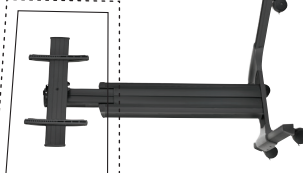

XBMT1UP - Bolt-Down

LBM1x2U - Bolt-Down

LBM1x2UP - Bolt-Down

LVM2x2U - Cart
LBM2x2UP - Bolt-Down

LVM2x2UP - Cart
LBM2x2UP - Bolt-Down

VIDEO WALL*

LVM3x1UP - Cart
LBM3x1UP - Bolt-Down

LBM1x3U - Bolt-Down

LVM3x2U - Cart
LBM3x2U - Bolt-Down

LVM3x2UP - Cart
LBM3x2UP - Bolt-Down

LVM3x3U - Cart
LBM3x3U - Bolt-Down

CARTS/STANDS

MPAU - Mobile Cart
MFAU - Floor Stand

XVAU - Video Conferencing Cart

LPAU - Mobile Cart
LFAU - Floor Stand

XPATU - Mobile Cart
XFAU - Floor Support

*INCREASE COMPATIBILITY

Accommodate larger screen sizes by adding FCAX Extension Bracket Accessories to **Wall, Ceiling or Freestanding** Multi-Display Mounts. Verify compatibility with MountFinder™.